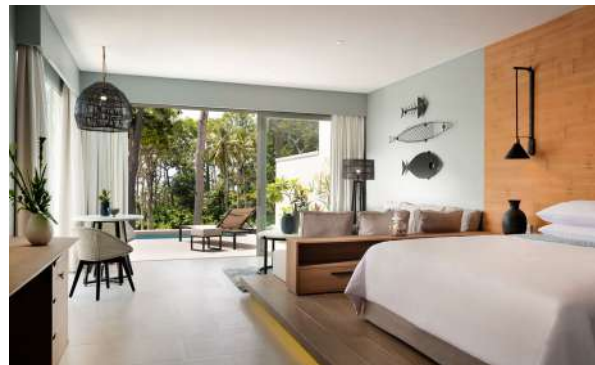

NOVUS *jiva*
Anyer

VILLA RESORT & SPA

www.novushotels.com

NOVUS JIVA

VILLA RESORT & SPA

Novus Jiva Anyer perched 32m stands above the ocean with stunning views of the Java sea and surrounding mountains, gives you the best of both worlds. Novus Jiva Villa Resort & Spa is a home for 145 guest rooms, with the starting size at 42sqm, the largest in the area, all with large balconies, terraces or patios, 10 stunning Villas with infinity plunge pools, all are taste fully furnished.

42 sqm

COZY GARDEN PATIO

45 sqm

Enjoy the view of the surrounding mountains and forest in a spacious air-conditioned rooms include with a large balcony, seating areas and satellite channels.

ROOM

SIZE

COZY GARDEN OCEAN VIEW

THE VILLAS

SIZE

SEASIDE POOL VILLA

70 sqm

Villa Experience a discreet private entrance, outdoor dining and an inviting infinity pool. Spacious air-conditioned villa includes a lounge area and satellite.

FEATURES :

THE VILLAS

SIZE

BLUEWAVE POOL VILLA

125 sqm

Offering you a discreet private entrance, outdoor dining and an inviting infinity pool overlooking the ocean. Spacious air-conditioned villa includes a separate lounge and dining area, kitchen and mini bar.